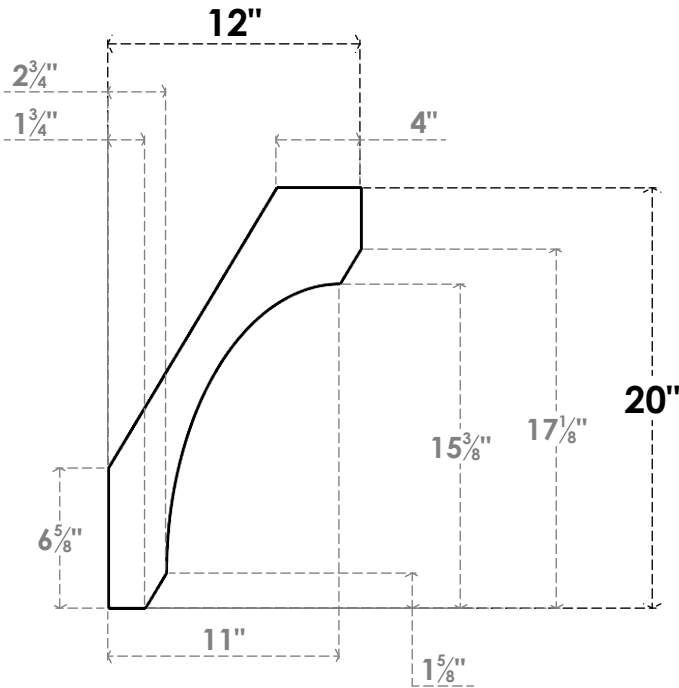

ITEM NUMBER: BRCPC060X12000X20000LEC

6"W X 12"D X 20"H LEGACY ARCHITECTURAL GRADE PVC CLOSED KNEE BRACE

SIDE PROFILE

FRONT PROFILE

ISOMETRIC

EKENA MILLWORK
2300 WEST MAIN ST.
CLARKSVILLE, TX 75426
TOLL FREE: 866-607-0453
WWW.EKENAMILLWORK.COM