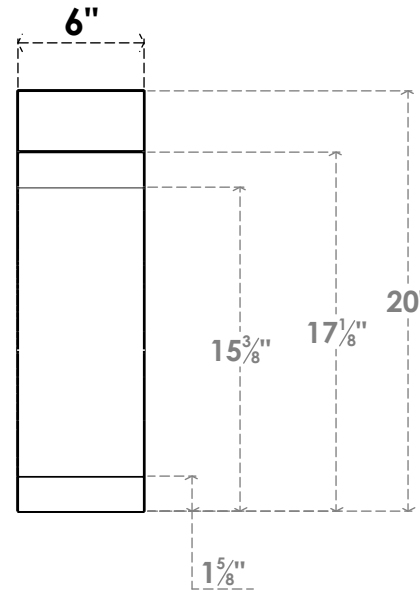

ITEM NUMBER: BRCPC060X12000X20000LEC

6"W X 12"D X 20"H LEGACY ARCHITECTURAL GRADE PVC CLOSED KNEE BRACE

SIDE PROFILE

FRONT PROFILE

ISOMETRIC

EKENA MILLWORK
2300 WEST MAIN ST.
CLARKSVILLE, TX 75426
TOLL FREE: 866-607-0453
WWW.EKENAMILLWORK.COM

NOTES

1. INSTALLATION TO BE COMPLETED IN ACCORDANCE WITH MANUFACTURER'S SPECIFICATIONS.
2. DRAWING MAY NOT BE TO SCALE
3. THIS DRAWING IS INTENDED FOR DESIGN AND PLANNING PURPOSES ONLY.
4. ALL INFORMATION CONTAINED HEREIN WAS CURRENT AT THE TIME OF DEVELOPMENT BUT MUST BE REVIEWED AND APPROVED BY THE PRODUCT MANUFACTURER TO BE CONSIDERED ACCURATE.
5. ARCHITECTURAL GRADE PVC PRODUCTS ARE MADE FROM EXPANDED CELLULAR PVC AND COME NATURALLY WHITE BUT MAY BE PAINTED